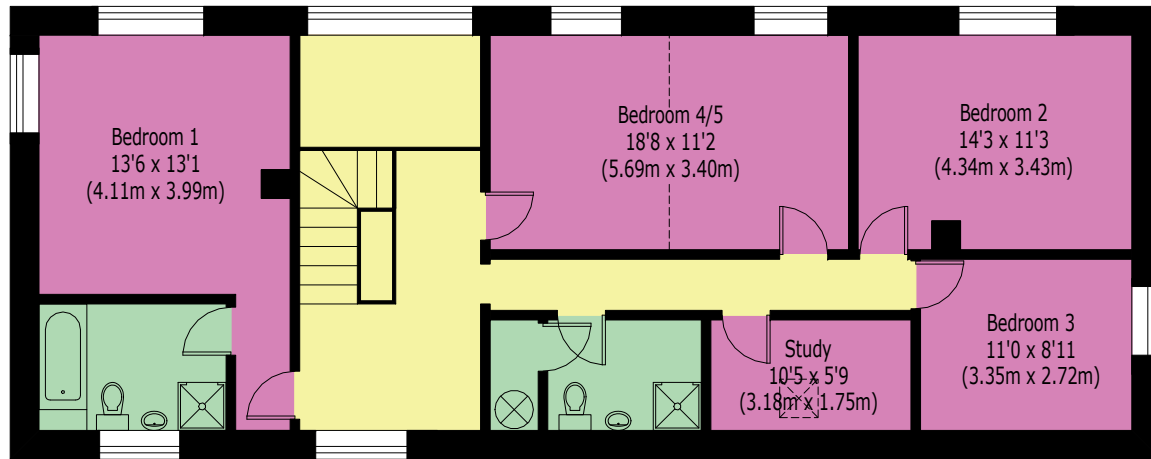

Ground Floor

First Floor

Millbrook House, Cocksford, Stutton, Tadcaster, LS24 9NG

Approximate Gross Internal Floor Area - 2448 sq ft / 228 sq m

Ground Floor (Excluding Garage) - 1276 sq ft / 119 sq m

First Floor - 1172 sq ft / 109 sq m