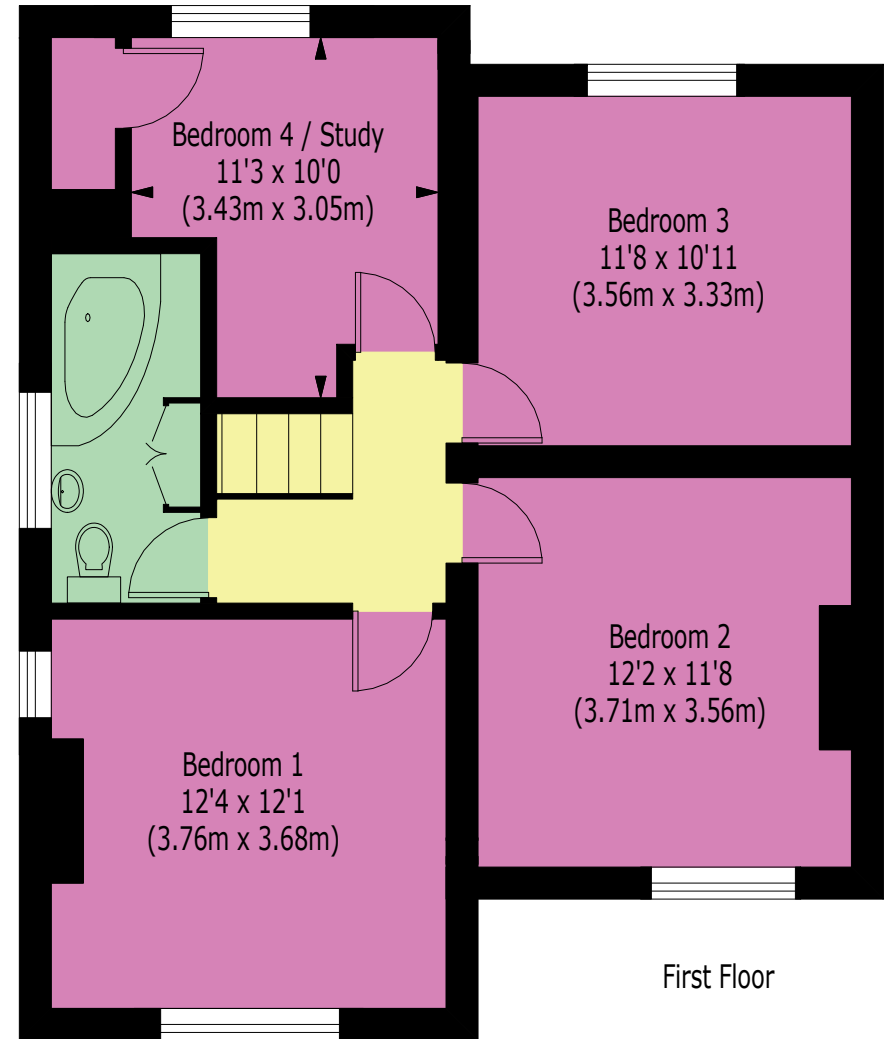

Ground Floor

First Floor

Woodlands, Moor Lane, Sinnington, YO62 6SE

Approximate Gross Internal Floor Area - 1428 sq ft / 133 sq m

Ground Floor - 749 sq ft / 70 sq m

First Floor - 679 sq ft / 63 sq m